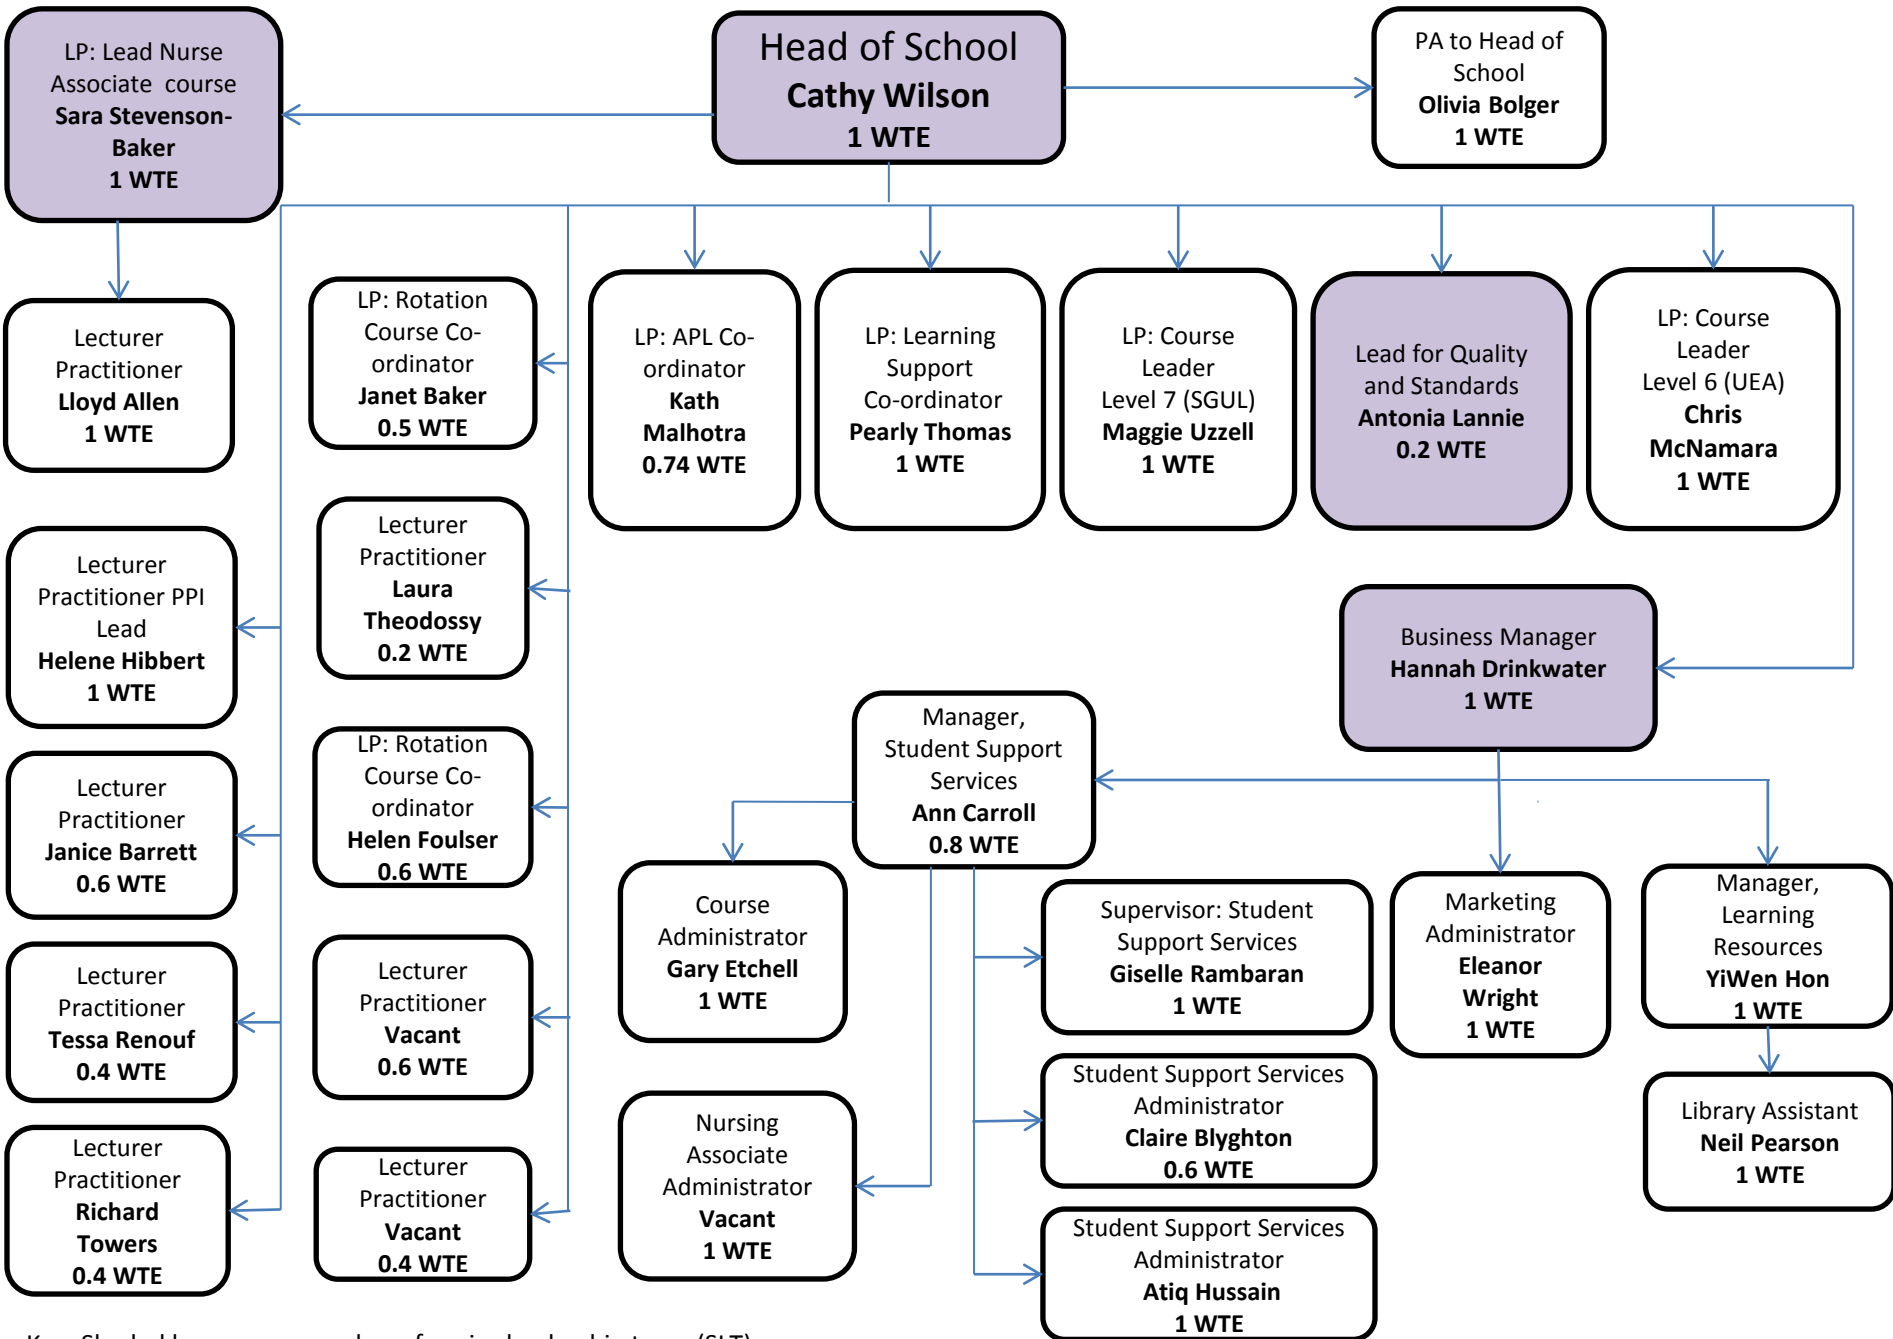

Structure of Royal Marsden School

Key: Shaded box = core member of senior leadership team (SLT)